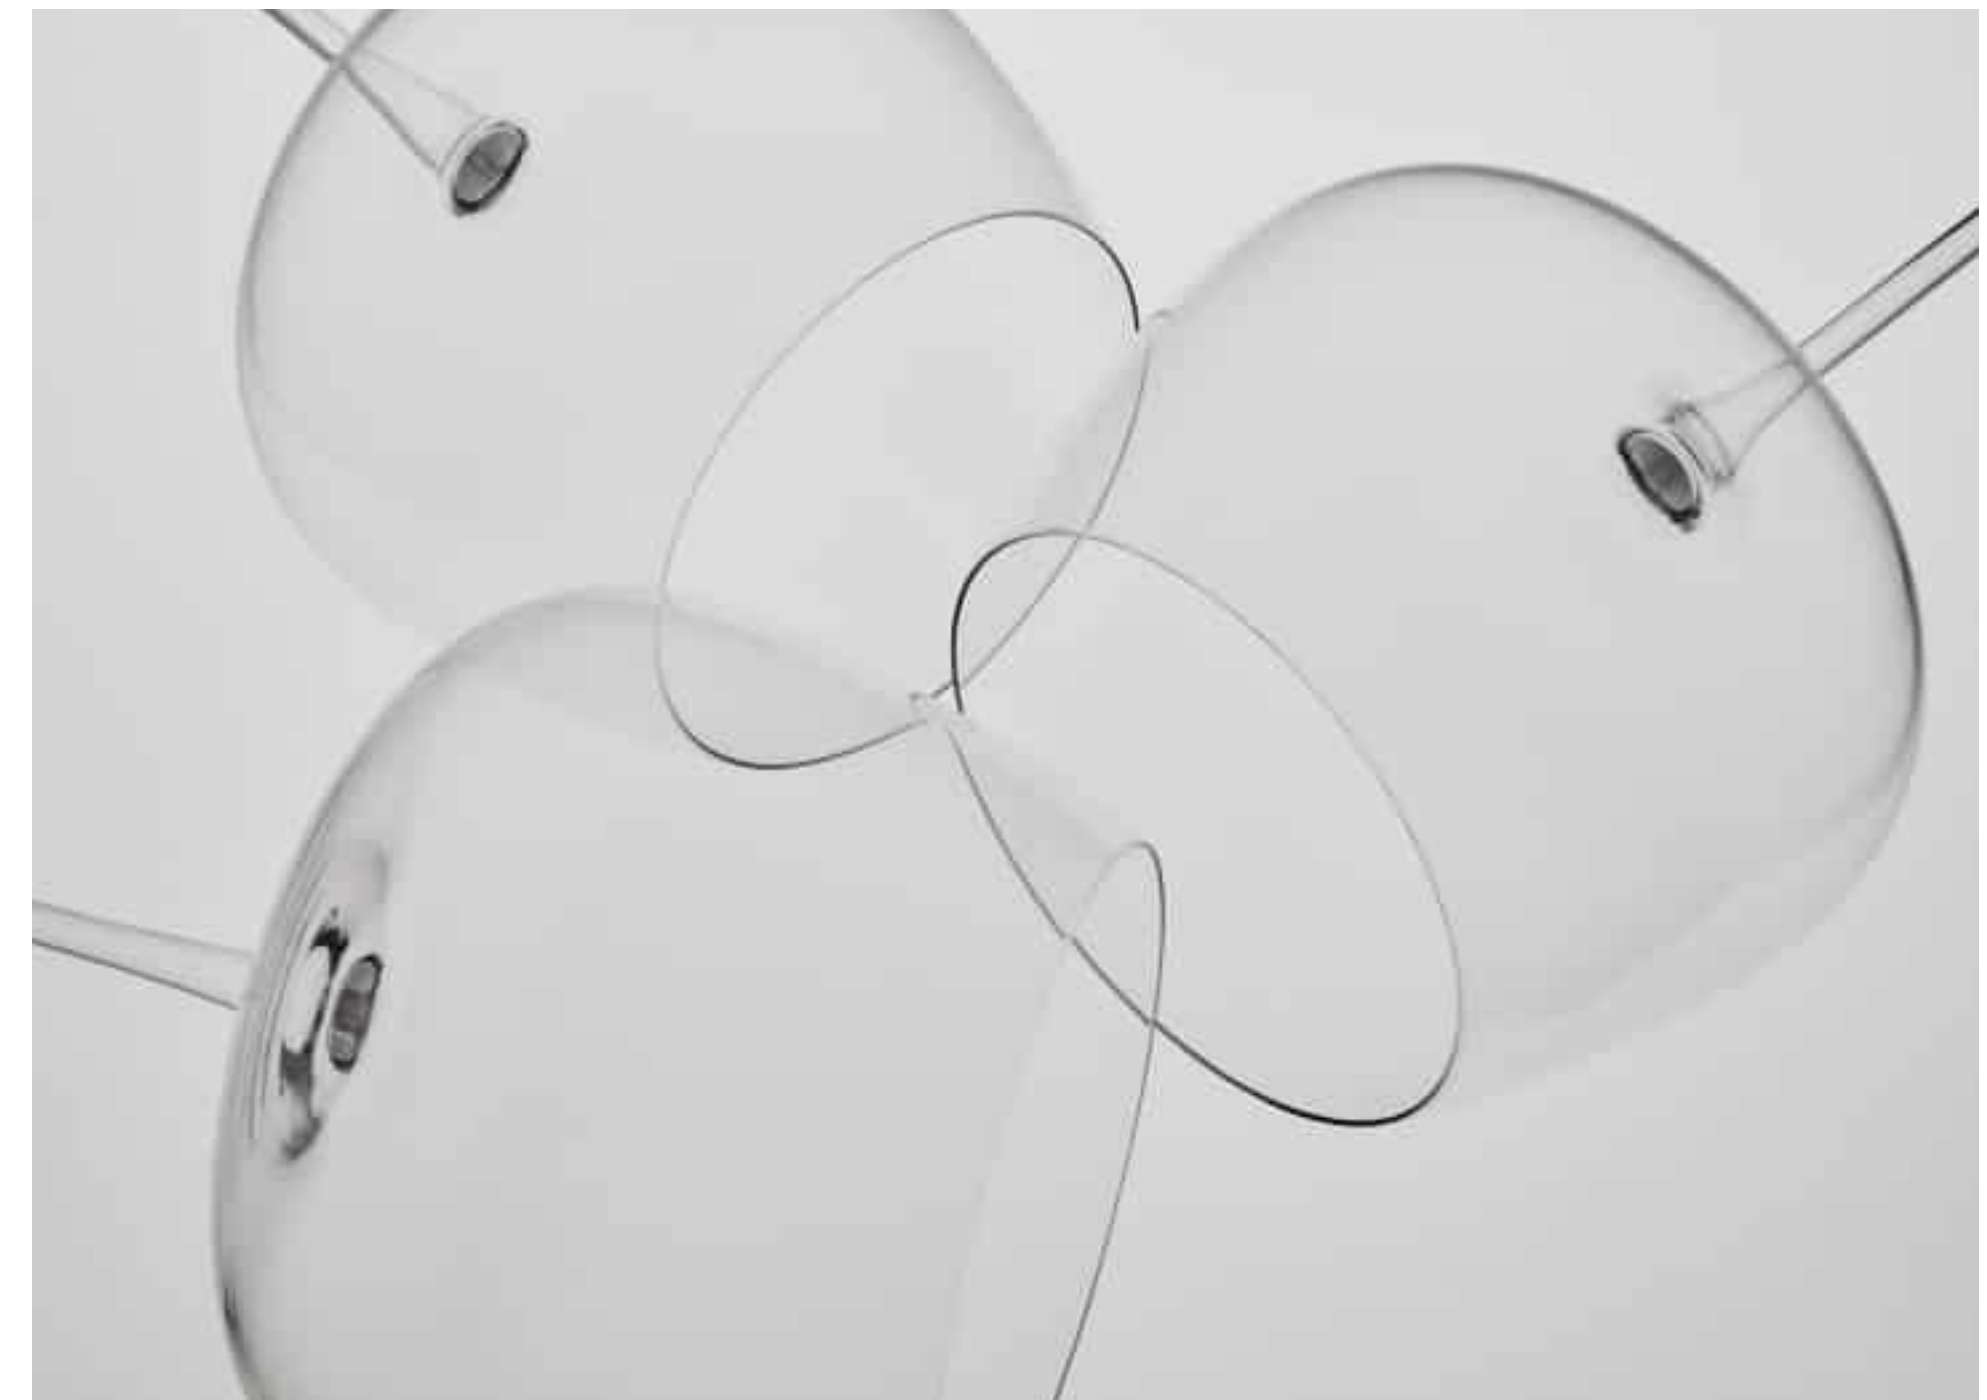

2014, 2017, 2018, 2019 – iF Design award

2016 – DesignPlus award

**2016, 2017, 2018, 2021, 2023 –
Good Design award**

2020 – Green Good Design award

CRAFT

Through the skilled use of hand tools and an understanding of high quality raw materials, our European craftsmen use traditional techniques to transform mouth-blown glass into products of intrinsic value. After basic forms are blown, each piece is finished accordingly using a range of detailed processes. Our experience with our primary material, glass, enables us to experiment and push the boundaries of hand production, using the craftsmanship and skill of European producers.