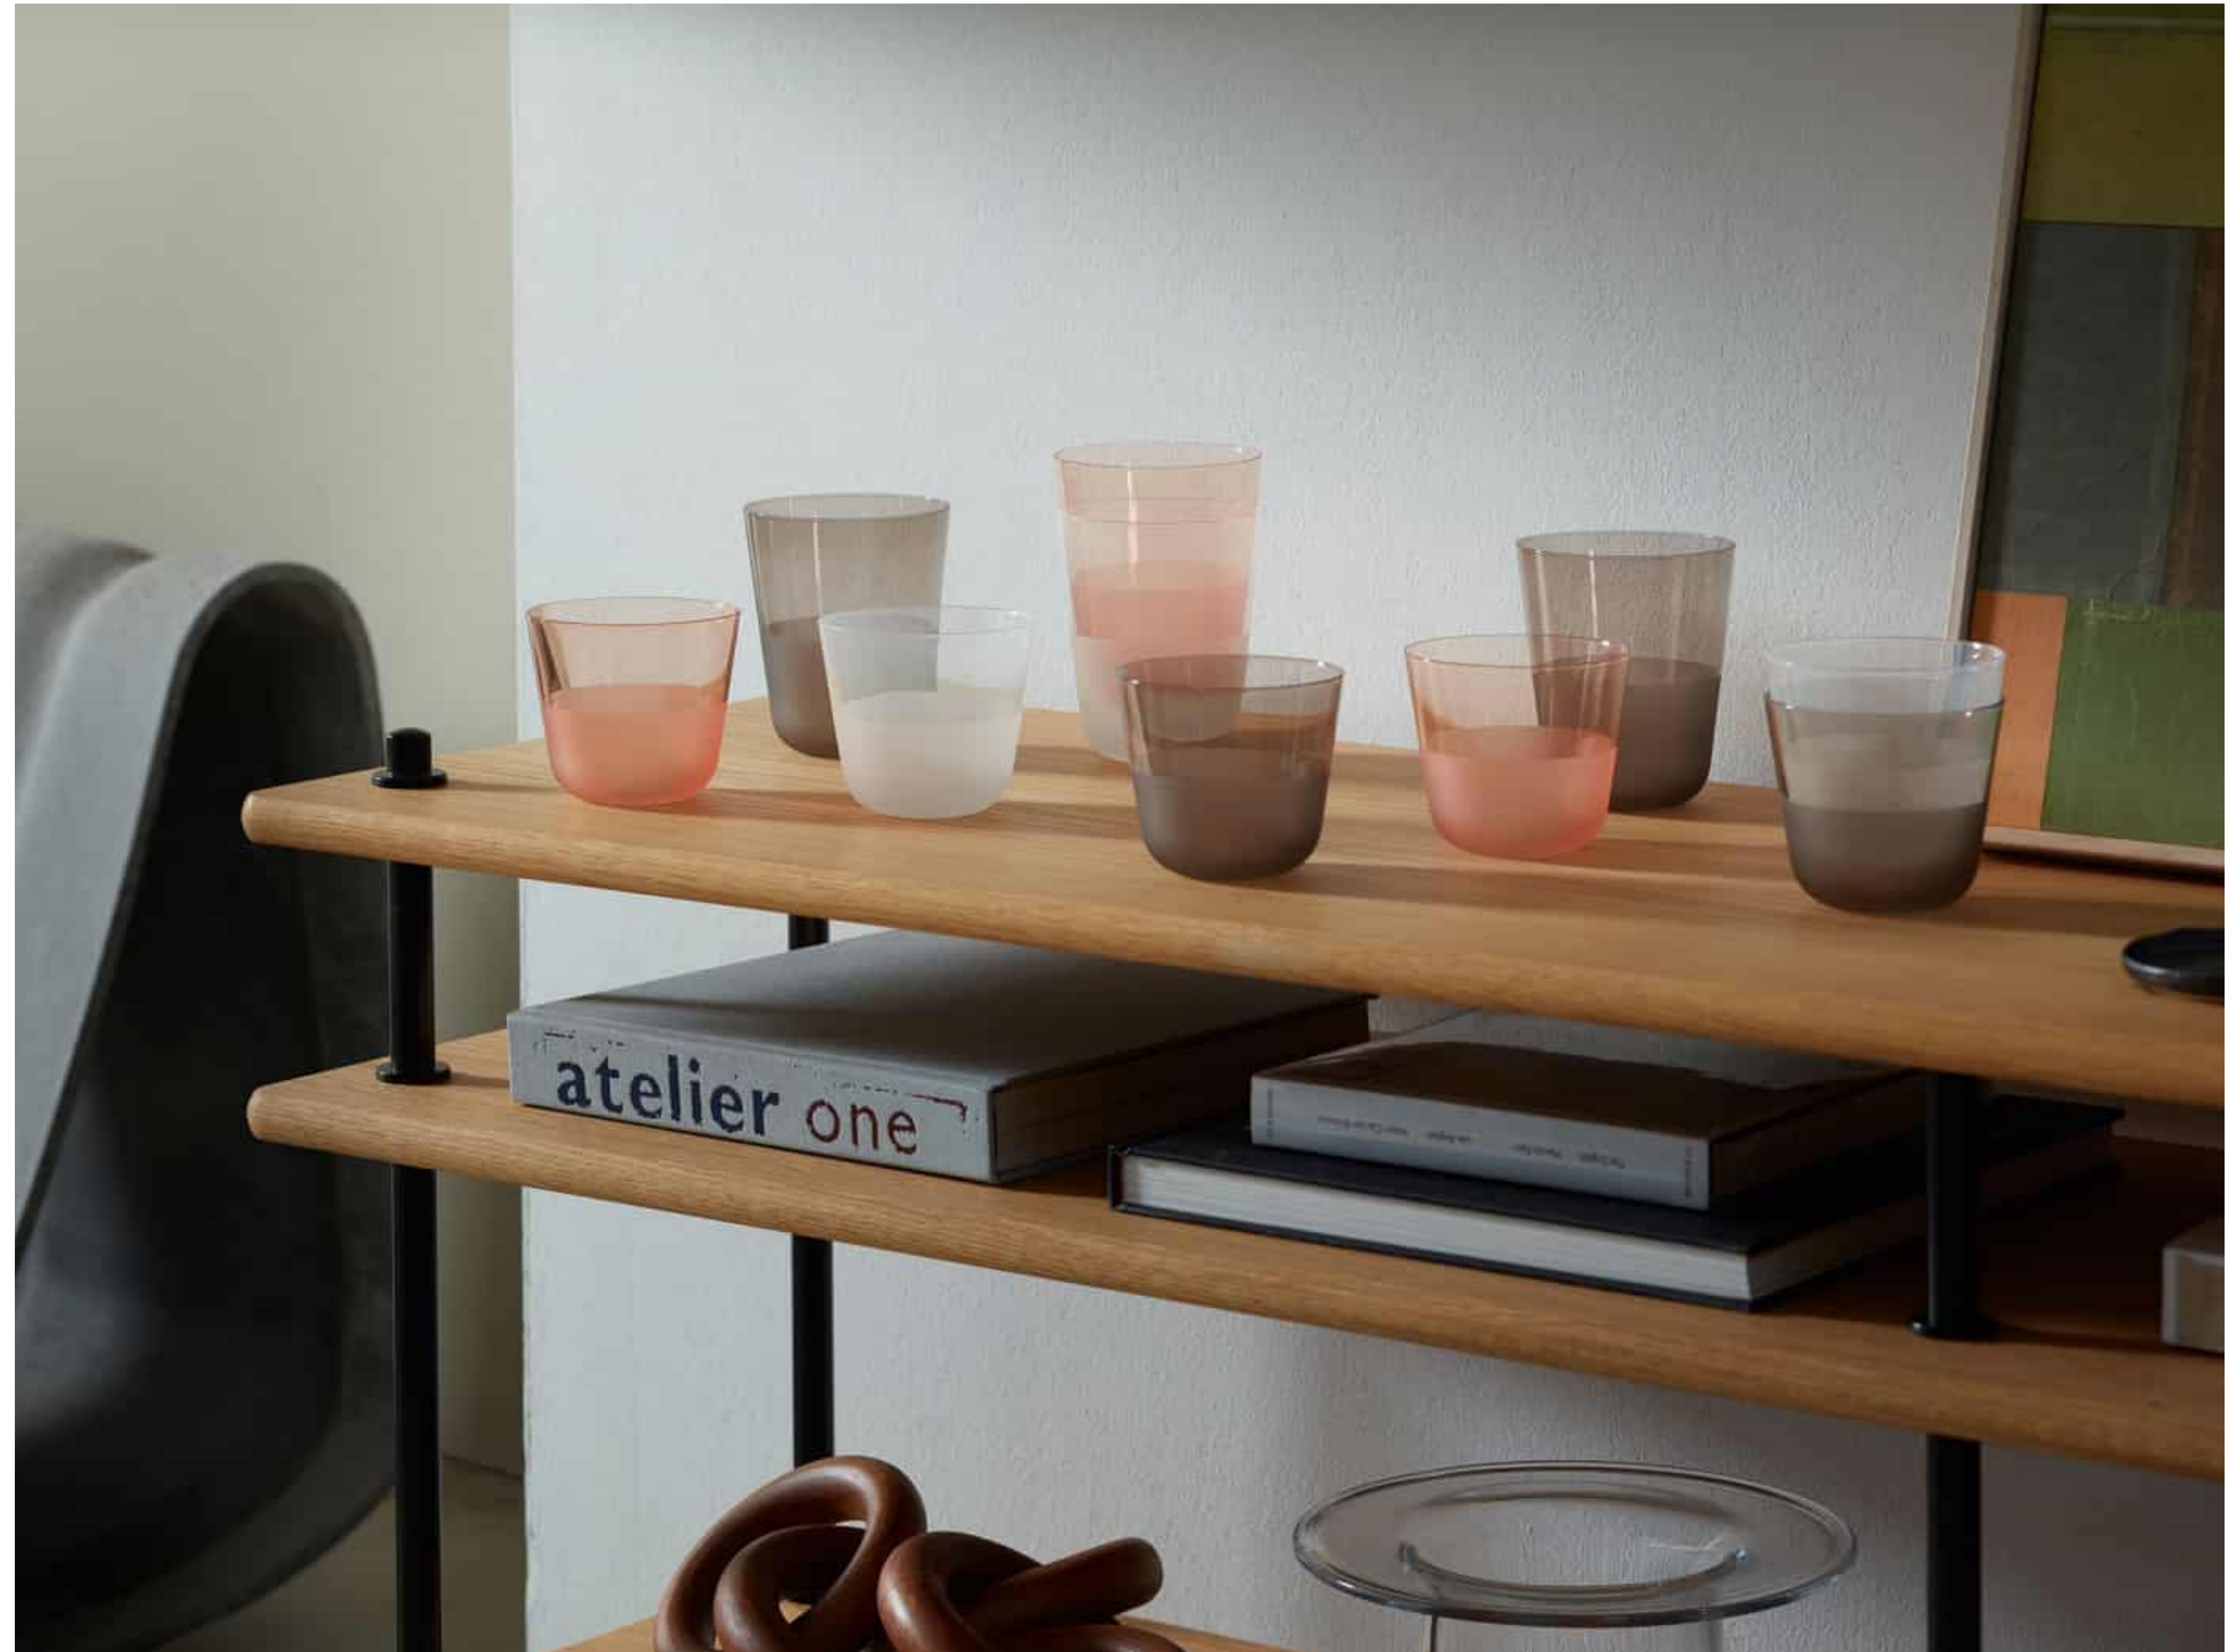

ARC CONTRAST

A collection of tumblers which add colour and texture to the original clear forms of the GOOD DESIGN Award winning ARC drinkware collection. Tactile translucent and matte finishes meet in the centre of the glass to create contrasting surfaces which play on light. The soft gentle silhouettes and the textured surface sit comfortably in the hand and the tonal array of colours lend themselves to creating individual or multi-hued colour stories.

**An extension of our ARC
Collection, Good Design
Award Winner 2023**