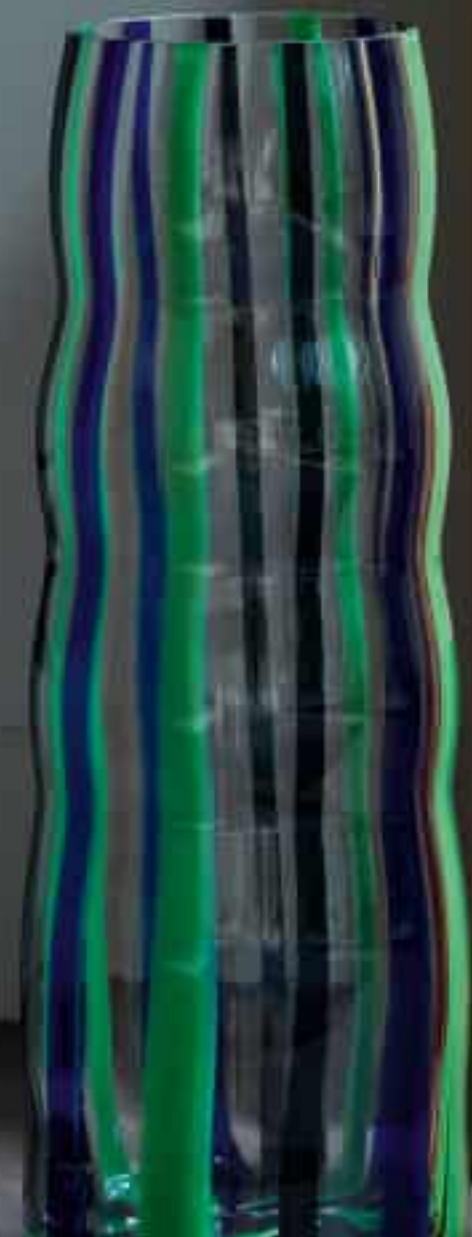

For FOLK Living see page 227.

FOLK  
Tumbler x 2  
clear / stripes  
black / blue / green  
280ml / 9oz  
FK01  

FOLK  
Tumbler x 2  
clear / stripes  
orange / red / yellow  
280ml / 9oz  
FK02  

FOLK  
Water / Wine Glass x 2  
clear / stripes  
black / blue / green  
230ml / 8oz  
FK03  