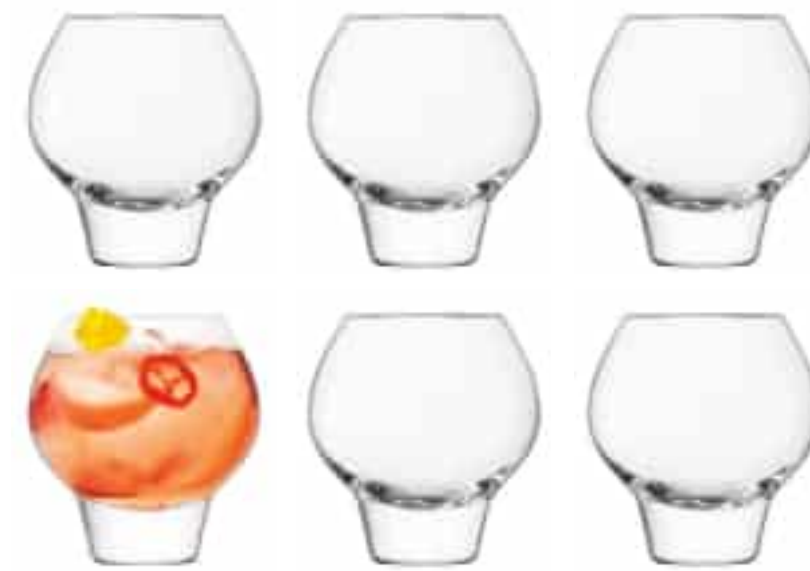

## GIN

Subtly flared stems and tapering drinkware add a distinctive edge to this collection of handmade gin glasses, serving pieces and sets. An enduringly popular range of shapes for gin-based drinks.

VODKA  
Shot Glass x 4  
clear  
50ml / 2oz  
VD02 🎁

VODKA  
Cocktail Glass x 2  
clear  
240ml / 8oz  
VD04 🎁

VODKA  
Mixer Glass x 2  
clear  
400ml / 14oz  
VD03 🎁

VODKA  
Serving Set  
clear / ash  
L27cm / L10.75in  
VD07 🎁

## RUM

A collection of mouth-blown rum drinkware, featuring solid, tapering bases. Rounded bowls enhance the aroma of the spirit.

RUM  
Balloon Tumbler x 2  
clear 380ml / 13oz  
RU01 🎁

RUM  
Punchbowl Set  
clear  
RU10 🎁