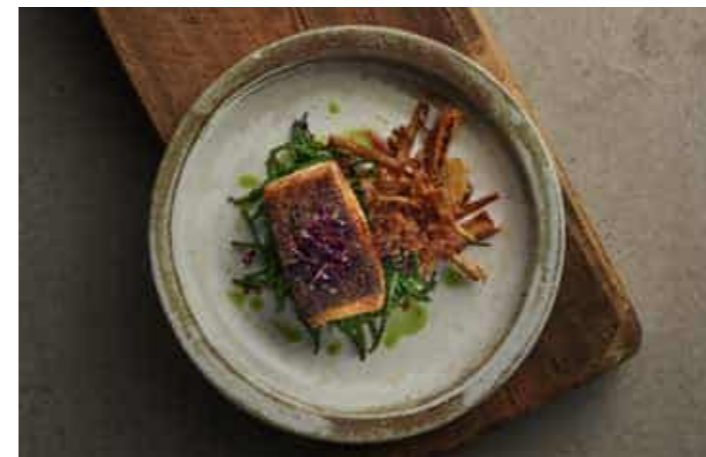

The Maker's Collection Finca | Sandstone

Launched Autumn 2020